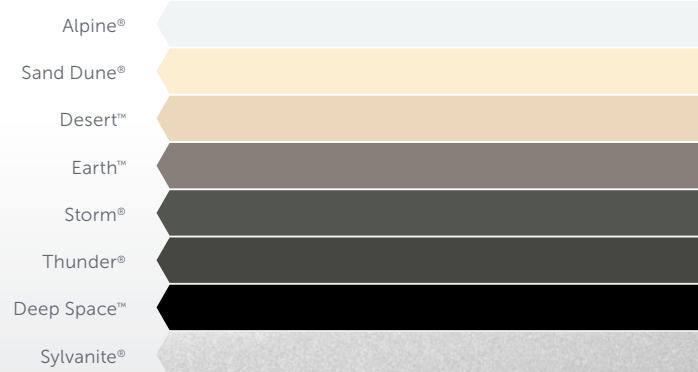

COOLDEK® ROOFING

OUTBACK® FRAMING

NOTE: Sylvanite has a slight price premium due to it having a metallic paint finish.

QUEENSLAND

How To.

COLOUR SELECTION GUIDE

CGI COLOUR ROOFING

SINGLE SIDED

OUTBACK® DECK & CGI

DOUBLE SIDED*

*not available for curved roof sheeting
 *CGI only

COOLDEK® ROOFING

*Cooldek Classic profile only

OUTBACK® FRAMING

NOTE: Sylvanite has a slight price premium due to it having a metallic paint finish.

SOUTH AUSTRALIA

How To.

COLOUR SELECTION GUIDE

CGI COLOUR ROOFING

SINGLE SIDED

OUTBACK® DECK & CGI

DOUBLE SIDED*

*not available for curved roof sheeting

*Outback® Deck only

COOLDEK® ROOFING

*Cooldek Classic profile only

OUTBACK® FRAMING

NOTE: Sylvanite has a slight price premium due to it having a metallic paint finish.

VICTORIA

How To.

COLOUR SELECTION GUIDE