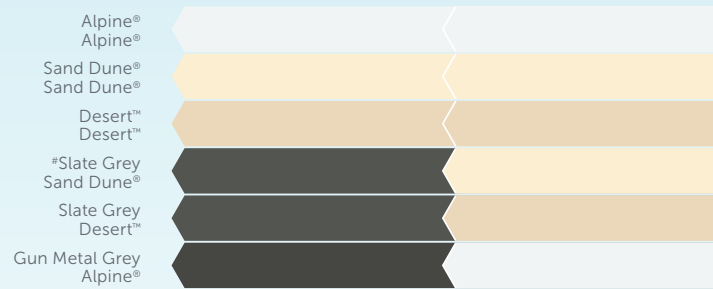

NEW SOUTH WALES

How To.

COLOUR SELECTION GUIDE

CGI COLOUR ROOFING

SINGLE SIDED

OUTBACK® DECK & CGI

DOUBLE SIDED*

*not available for curved roof sheeting

COOLDEK® ROOFING

OUTBACK® FRAMING

NOTE: Sylvanite has a slight price premium due to it having a metallic paint finish.

QUEENSLAND

How To.

COLOUR SELECTION GUIDE

CGI COLOUR ROOFING

SINGLE SIDED

OUTBACK® DECK & CGI

DOUBLE SIDED*

*not available for curved roof sheeting
 *CGI only

COOLDEK® ROOFING

*Cooldek Classic profile only

OUTBACK® FRAMING

NOTE: Sylvanite has a slight price premium due to it having a metallic paint finish.

SOUTH AUSTRALIA

How To.

COLOUR SELECTION GUIDE

CGI COLOUR ROOFING

SINGLE SIDED

OUTBACK® DECK & CGI

DOUBLE SIDED*

*not available for curved roof sheeting