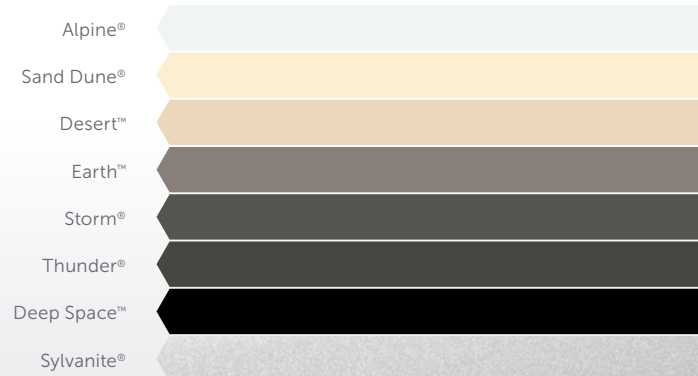

COOLDEK® ROOFING

OUTBACK® FRAMING

NOTE: Sylvanite has a slight price premium due to it having a metallic paint finish.

QUEENSLAND

How To.

COLOUR SELECTION GUIDE

CGI COLOUR ROOFING

SINGLE SIDED

OUTBACK® DECK & CGI

DOUBLE SIDED*

*not available for curved roof sheeting
 *CGI only

COOLDEK® ROOFING

*Cooldek Classic profile only

OUTBACK® FRAMING

NOTE: Sylvanite has a slight price premium due to it having a metallic paint finish.

SOUTH AUSTRALIA

How To.

COLOUR SELECTION GUIDE

CGI COLOUR ROOFING

SINGLE SIDED

OUTBACK® DECK & CGI

DOUBLE SIDED*

*not available for curved roof sheeting

*Outback® Deck only

COOLDEK® ROOFING

*Cooldek Classic profile only

OUTBACK® FRAMING

NOTE: Sylvanite has a slight price premium due to it having a metallic paint finish.

VICTORIA

How To.

COLOUR SELECTION GUIDE