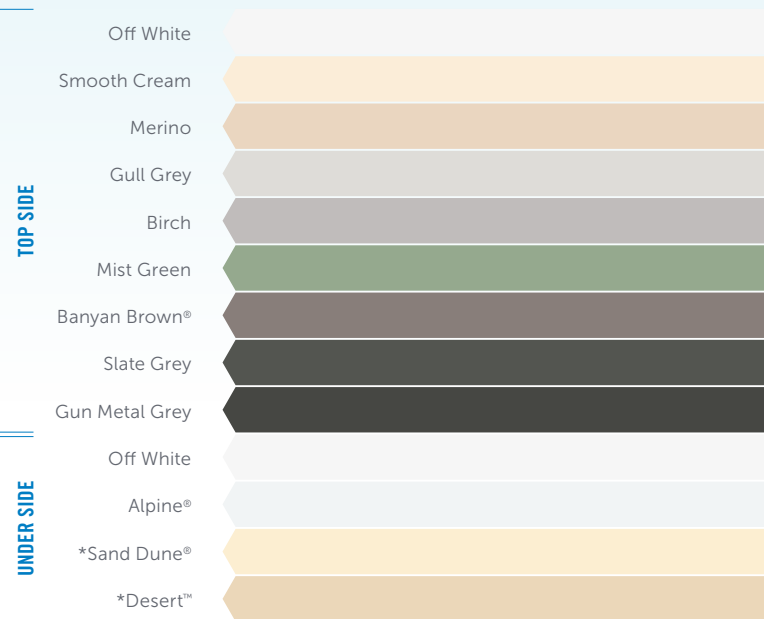

COOLDEK® ROOFING

OUTBACK® FRAMING

NOTE: Sylvanite has a slight price premium due to it having a metallic paint finish.

QUEENSLAND

How To.

COLOUR SELECTION GUIDE

CGI COLOUR ROOFING

SINGLE SIDED

OUTBACK® DECK & CGI

DOUBLE SIDED*

*not available for curved roof sheeting
 *CGI only

COOLDEK® ROOFING

*Cooldek Classic profile only

OUTBACK® FRAMING

NOTE: Sylvanite has a slight price premium due to it having a metallic paint finish.

SOUTH AUSTRALIA

How To.

COLOUR SELECTION GUIDE

CGI COLOUR ROOFING

SINGLE SIDED

OUTBACK® DECK & CGI

DOUBLE SIDED*

*not available for curved roof sheeting

*Outback® Deck only

COOLDEK® ROOFING

*Cooldek Classic profile only

OUTBACK® FRAMING

NOTE: Sylvanite has a slight price premium due to it having a metallic paint finish.

VICTORIA

How To.

COLOUR SELECTION GUIDE