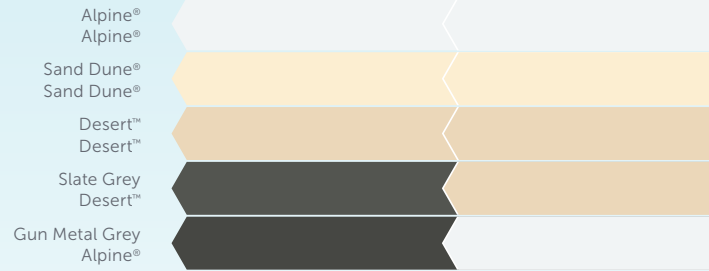

COOLDEK® ROOFING

OUTBACK® FRAMING

NOTE: Sylvanite has a slight price premium due to it having a metallic paint finish.

QUEENSLAND

How To.

COLOUR SELECTION GUIDE

CGI COLOUR ROOFING

SINGLE SIDED

SOUTH AUSTRALIA

How To.

COLOUR SELECTION GUIDE

CGI COLOUR ROOFING

SINGLE SIDED

OUTBACK® DECK & CGI

DOUBLE SIDED*

*not available for curved roof sheeting

*Outback® Deck only

COOLDEK® ROOFING

*Cooldek Classic profile only

OUTBACK® FRAMING

NOTE: Sylvanite has a slight price premium due to it having a metallic paint finish.

VICTORIA

How To.

COLOUR SELECTION GUIDE

CGI COLOUR ROOFING

OUTBACK® DECK & CGI DOUBLE SIDED*

*not available for curved roof sheeting

COOLDEK® ROOFING

*Cooldek Classic profile only

OUTBACK® FRAMING

NOTE: Sylvanite has a slight price premium due to it having a metallic paint finish.