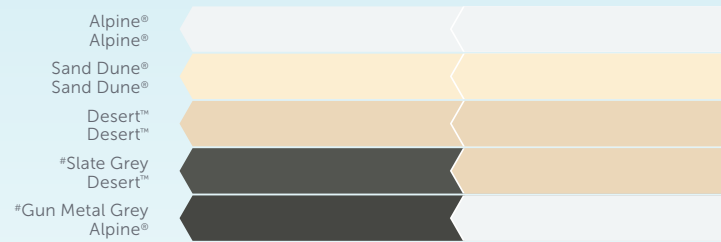

**YOU BRING THE DREAM
WE'LL BRING THE
How To.**

STRATCO
OUTBACK®
VERANDAHS • PATIOS • CARPORTS • SUNROOF

STRATCO OUTBACK® COLOUR CHART

COLOUR SELECTION GUIDE

CGI COLOUR ROOFING

SINGLE SIDED

OUTBACK® DECK & CGI

DOUBLE SIDED*

*not available for curved roof sheeting
 *Outback® Deck only

COOLDEK® ROOFING

*Cooldek Classic profile only

OUTBACK® FRAMING

NOTE: Sylvanite has a slight price premium due to it having a metallic paint finish.

NEW SOUTH WALES

How To.

COLOUR SELECTION GUIDE

CGI COLOUR ROOFING

SINGLE SIDED

OUTBACK® DECK & CGI

DOUBLE SIDED*

*not available for curved roof sheeting

COOLDEK® ROOFING

OUTBACK® FRAMING

NOTE: Sylvanite has a slight price premium due to it having a metallic paint finish.

QUEENSLAND

How To.

COLOUR SELECTION GUIDE

CGI COLOUR ROOFING

SINGLE SIDED