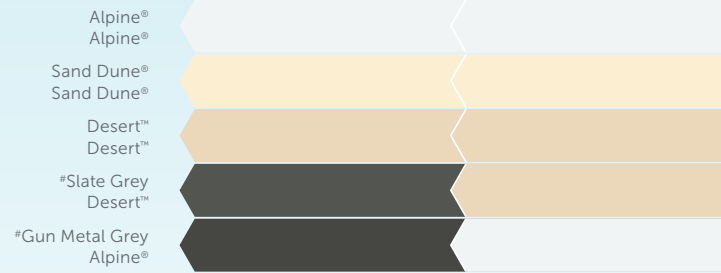

COOLDEK® ROOFING

OUTBACK® FRAMING

NOTE: Sylvanite has a slight price premium due to it having a metallic paint finish.

QUEENSLAND

How To.

COLOUR SELECTION GUIDE

CGI COLOUR ROOFING

SINGLE SIDED

SOUTH AUSTRALIA

How To.

COLOUR SELECTION GUIDE

CGI COLOUR ROOFING

SINGLE SIDED

OUTBACK® DECK & CGI

DOUBLE SIDED*

*not available for curved roof sheeting

*Outback® Deck only

COOLDEK® ROOFING

*Cooldek Classic profile only

OUTBACK® FRAMING

NOTE: Sylvanite has a slight price premium due to it having a metallic paint finish.

VICTORIA

How To.

COLOUR SELECTION GUIDE

CGI COLOUR ROOFING

OUTBACK® DECK & CGI DOUBLE SIDED*

*not available for curved roof sheeting

COOLDEK® ROOFING

*Cooldek Classic profile only

OUTBACK® FRAMING

NOTE: Sylvanite has a slight price premium due to it having a metallic paint finish.