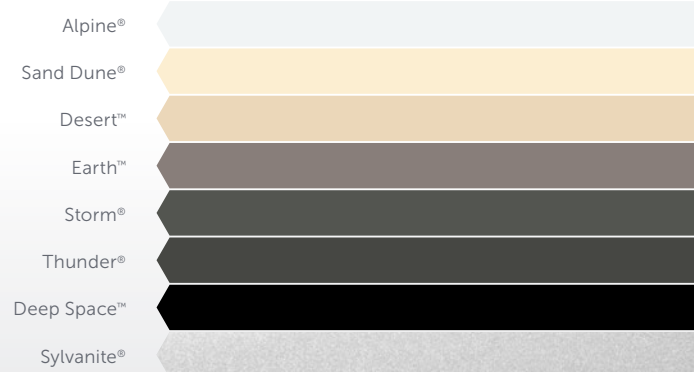

COOLDEK® ROOFING

OUTBACK® FRAMING

NOTE: Sylvanite has a slight price premium due to it having a metallic paint finish.

QUEENSLAND

How To.

COLOUR SELECTION GUIDE

CGI COLOUR ROOFING

SINGLE SIDED

SOUTH AUSTRALIA

How To.

COLOUR SELECTION GUIDE

CGI COLOUR ROOFING

SINGLE SIDED

OUTBACK® DECK & CGI

DOUBLE SIDED*

*not available for curved roof sheeting

*Outback® Deck only

COOLDEK® ROOFING

*Cooldek Classic profile only

OUTBACK® FRAMING

NOTE: Sylvanite has a slight price premium due to it having a metallic paint finish.

VICTORIA

How To.

COLOUR SELECTION GUIDE

CGI COLOUR ROOFING

OUTBACK® DECK & CGI DOUBLE SIDED*

*not available for curved roof sheeting

COOLDEK® ROOFING

*Cooldek Classic profile only

OUTBACK® FRAMING

NOTE: Sylvanite has a slight price premium due to it having a metallic paint finish.